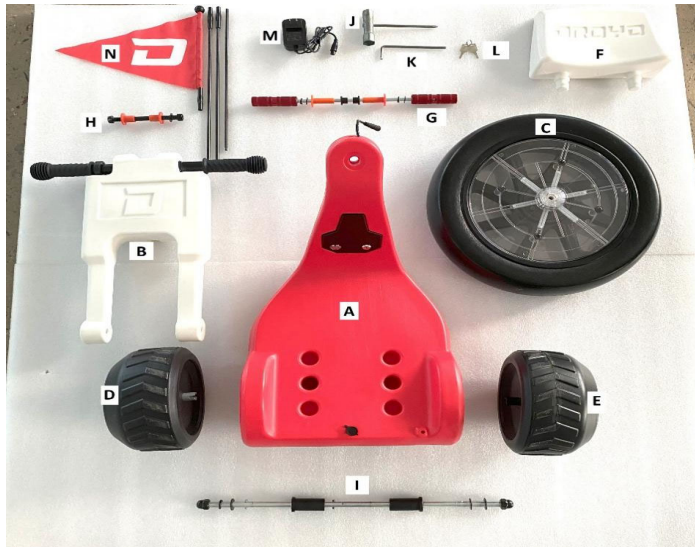

## ERSATZTEILLISTE | SPARE PARTS LIST

VERS. 1.0 | 26.08.2025

parts code	Pic No.	Menila Art.	EAN Code	Parts description	子件名称	子件规格	Unit	Q'ty	order	note
RH-XZ02-001	A	90734970303	4255675488462	Body plastic red	主车体		pcs	2		
RH-XZ02-002	B	90734980808	4255675488479	Front fork white (with pre-installed left handlebar, right handlebar, & accelerator cable)	前叉 (含把set、功能开关、转把、油门线)		pcs	1		
RH-XZ02-003	C	9073638	4255675488493	Front wheel	前轮		pcs	1		
RH-XZ02-004	D	9073639	4255675488509	Rear left wheel	左后轮		pcs	1		
RH-XZ02-005	E	9073640	4255675488516	Rear right wheel	右后轮		pcs	1		
RH-XZ02-006	F	90734990808	4255675488486	Seat-back white	座椅靠背		pcs	1		
RH-XZ02-007	G	9079899	4255675483108	Front axle	前轴		set	1		
RH-XZ02-008	H	9070412	4255675488554	Front fork installation pin	7*45,T50前轴及前叉螺栓		pcs	1		
RH-XZ02-009	I	9079900	4255675483115	Rear axle	后轴		pcs	1		
RH-XZ02-010	J	9070409	4255675488523	2-in-1 tool (screwdriver & 19mm sleeve hub bolt tightener)	19#定制火花塞set筒		pcs	1		
RH-XZ02-011	K	9070410	4255675488530	8mm allen wrench	8*84内六角扳手		pcs	2		
RH-XZ02-012	L	9070411	4255675488547	Speed limit key (x 2)	钥匙		pcs	2		
RH-XZ02-013	M	9061314	4255675487007	Charger	充电器		pcs	2		
RH-XZ02-014		9070413	4255675488561	charger port	充电口盖		pcs	1		

RH-XZ02-015	N	9070414	4255675488578	Safety flag & pole	旗子旗杆		pcs	2		
RH-XZ02-016		9065317	4255675470320	50W Motor	电机	T50	pcs	1		
RH-XZ02-017		9061315	4255675487014	25.2V2Ah Lithium-ion battery	电池	T50	pcs	1		
RH-XZ02-018		9070160	4255675488592	Controller	控制器	T50	pcs	1		
		9061238	4255675469997	throttle / accelerator button			pcs	1		
		9070430	4255675488769	Handlebar L/R			pcs	2		
		9070431	4255675488776	battery level indicator power button			pcs	1		
		9070432	4255675488783	power button			pcs	1		
		9070433	4255675488790	footpeg L+ R			set	1		
		9070434	4255675488806	parental control speed limit switch			pcs	1		
		9070435	4255675488813	taillight			pcs	1		
		9070436	4255675488820	accelerator cable			pcs	1		